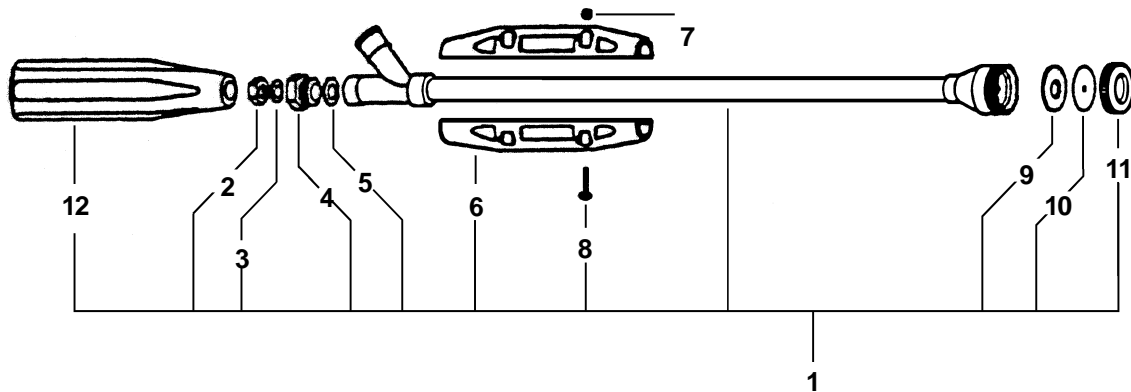

22400110610
 LONG ADJUSTABLE JET NOZZLE

FITS MODELS SHR-200E/2100

Page 1 of 4

KEY	PART NUMBER	QTY	DESCRIPTION	REMARKS
1	22410010610		ADJUSTABLE JET NOZZLE ASY (INCLUDES 2 - 12)	
2	22413410610		LOCK NUT	
3	22412410610		GASKET	
4	22413310610		NOZZLE STUD	
5	22413210610		WASHER	
6	22411010610		GRIP	
7	90050000004		NUT	
8	90022004018		SCREW	
9	22412510610		NOZZLE GASKET	
10	22410910610		NOZZLE PLATE	
11	22411810610		NOZZLE CAP	
12	22411110610		GRIP	

22400110611
 ADJUSTABLE PISTOL GRIP NOZZLE

KEY	PART NUMBER	QTY	DESCRIPTION	REMARKS
1	22400110611		LIGHT ZOOM NOZZLE ASY	INCLUDES ITEMS 2-6
2	22401410610		HOOD	
3	22401310610		CAP	
4	22401010610		NOZZLE PLATE	
5	22401210610		GASKET	
6	22401110610		ZOOM CORE	

FITS MODELS SHR-200E/2100

Page 2 of 4

22410110610
 4 HEAD RING NOZZLE

KEY	PART NUMBER	QTY	DESCRIPTION	REMARKS
1	22410110610		4-HEAD RING NOZZLE ASY	INCLUDES ITEMS 2-5
2	22411510610		NOZZLE CORE	
3	22412210610		NOZZLE GASKET	
4	22411210610		NOZZLE DISC	
5	22411410610		NOZZLE CAP	

22410410610
 7 HEAD LINE NOZZLE

KEY	PART NUMBER	QTY	DESCRIPTION	REMARKS
1	22410410610		7-HEAD LINE NOZZLE ASY	INCLUDES ITEMS 2-5
2	22412110610		NOZZLE	
3	22412210610		NOZZLE GASKET	
4	22413610610		NOZZLE PLATE	
5	22411610610		NOZZLE CAP	