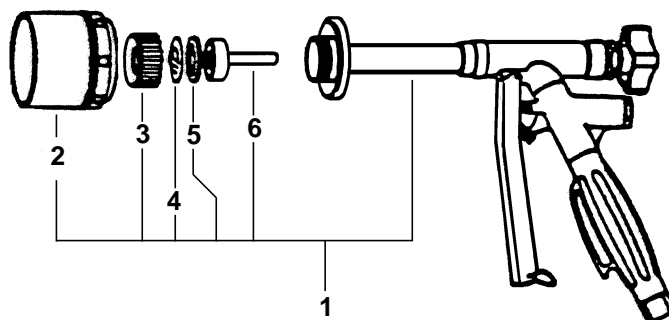

22400110610
 LONG ADJUSTABLE JET NOZZLE

FITS MODELS SHR-200E/2100

Page 1 of 4

KEY	PART NUMBER	QTY	DESCRIPTION	REMARKS
1	22410010610		ADJUSTABLE JET NOZZLE ASY (INCLUDES 2 - 12)	
2	22413410610		LOCK NUT	
3	22412410610		GASKET	
4	22413310610		NOZZLE STUD	
5	22413210610		WASHER	
6	22411010610		GRIP	
7	90050000004		NUT	
8	90022004018		SCREW	
9	22412510610		NOZZLE GASKET	
10	22410910610		NOZZLE PLATE	
11	22411810610		NOZZLE CAP	
12	22411110610		GRIP	

22400110611
 ADJUSTABLE PISTOL GRIP NOZZLE

KEY	PART NUMBER	QTY	DESCRIPTION	REMARKS
1	22400110611		LIGHT ZOOM NOZZLE ASY	INCLUDES ITEMS 2-6
2	22401410610		HOOD	
3	22401310610		CAP	
4	22401010610		NOZZLE PLATE	
5	22401210610		GASKET	
6	22401110610		ZOOM CORE	

FITS MODELS SHR-200E/2100

Page 2 of 4

22410110610
 4 HEAD RING NOZZLE

KEY	PART NUMBER	QTY	DESCRIPTION	REMARKS
1	22410110610		4-HEAD RING NOZZLE ASY	INCLUDES ITEMS 2-5
2	22411510610		NOZZLE CORE	
3	22412210610		NOZZLE GASKET	
4	22411210610		NOZZLE DISC	
5	22411410610		NOZZLE CAP	

22410410610
 7 HEAD LINE NOZZLE

KEY	PART NUMBER	QTY	DESCRIPTION	REMARKS
1	22410410610		7-HEAD LINE NOZZLE ASY	INCLUDES ITEMS 2-5
2	22412110610		NOZZLE	
3	22412210610		NOZZLE GASKET	
4	22413610610		NOZZLE PLATE	
5	22411610610		NOZZLE CAP	