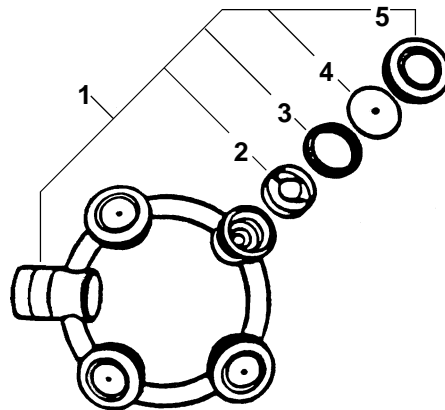

22400110610
 LONG ADJUSTABLE JET NOZZLE

FITS MODELS SHR-200E/2100

Page 1 of 4

KEY	PART NUMBER	QTY	DESCRIPTION	REMARKS
1	22410010610		ADJUSTABLE JET NOZZLE ASY (INCLUDES 2 - 12)	
2	22413410610		LOCK NUT	
3	22412410610		GASKET	
4	22413310610		NOZZLE STUD	
5	22413210610		WASHER	
6	22411010610		GRIP	
7	90050000004		NUT	
8	90022004018		SCREW	
9	22412510610		NOZZLE GASKET	
10	22410910610		NOZZLE PLATE	
11	22411810610		NOZZLE CAP	
12	22411110610		GRIP	

22400110611
 ADJUSTABLE PISTOL GRIP NOZZLE

KEY	PART NUMBER	QTY	DESCRIPTION	REMARKS
1	22400110611		LIGHT ZOOM NOZZLE ASY	INCLUDES ITEMS 2-6
2	22401410610		HOOD	
3	22401310610		CAP	
4	22401010610		NOZZLE PLATE	
5	22401210610		GASKET	
6	22401110610		ZOOM CORE	

FITS MODELS SHR-200E/2100

Page 2 of 4

22410110610
 4 HEAD RING NOZZLE

KEY	PART NUMBER	QTY	DESCRIPTION	REMARKS
1	22410110610		4-HEAD RING NOZZLE ASY	INCLUDES ITEMS 2-5
2	22411510610		NOZZLE CORE	
3	22412210610		NOZZLE GASKET	
4	22411210610		NOZZLE DISC	
5	22411410610		NOZZLE CAP	

22420110610
2 HEAD "T" NOZZLE

KEY	PART NUMBER	QTY	DESCRIPTION	REMARKS
1	22420110610		2-HEAD "T" NOZZLE ASY	INCLUDES ITEMS 2-5
2	22413010510		NOZZLE CAP	
3	22412910810		NOZZLE PLATE	
4	22412810810		NOZZLE GASKET	
5	22412710510		NOZZLE GASKE	