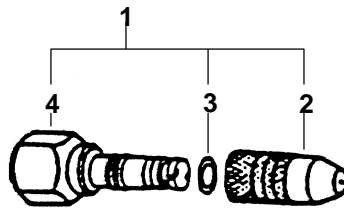

22400110610
 LONG ADJUSTABLE JET NOZZLE

FITS MODELS SHR-200E/2100

Page 1 of 4

KEY	PART NUMBER	QTY	DESCRIPTION	REMARKS
1	22410010610		ADJUSTABLE JET NOZZLE ASY (INCLUDES 2 - 12)	
2	22413410610		LOCK NUT	
3	22412410610		GASKET	
4	22413310610		NOZZLE STUD	
5	22413210610		WASHER	
6	22411010610		GRIP	
7	90050000004		NUT	
8	90022004018		SCREW	
9	22412510610		NOZZLE GASKET	
10	22410910610		NOZZLE PLATE	
11	22411810610		NOZZLE CAP	
12	22411110610		GRIP	

22400110611
 ADJUSTABLE PISTOL GRIP NOZZLE

KEY	PART NUMBER	QTY	DESCRIPTION	REMARKS
1	22400110611		LIGHT ZOOM NOZZLE ASY	INCLUDES ITEMS 2-6
2	22401410610		HOOD	
3	22401310610		CAP	
4	22401010610		NOZZLE PLATE	
5	22401210610		GASKET	
6	22401110610		ZOOM CORE	

FITS MODELS SHR-200E/2100

Page 2 of 4

22410110610
 4 HEAD RING NOZZLE

KEY	PART NUMBER	QTY	DESCRIPTION	REMARKS
1	22410110610		4-HEAD RING NOZZLE ASY	INCLUDES ITEMS 2-5
2	22411510610		NOZZLE CORE	
3	22412210610		NOZZLE GASKET	
4	22411210610		NOZZLE DISC	
5	22411410610		NOZZLE CAP	

22410310610
 SHORT ADJUSTABLE JET NOZZLE

KEY	PART NUMBER	QTY	DESCRIPTION	REMARKS
1	22410310610		ADJUSTABLE NOZZLE ASY	INCLUDES ITEMS 2-4
2	22412010610		NOZZLE CAP	
3	22412610610		O-RING	
4	22410510610		NOZZLE	