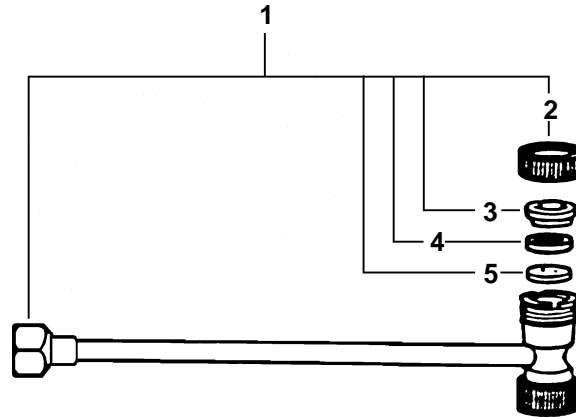

22420110610
2 HEAD "T" NOZZLE

KEY	PART NUMBER	QTY	DESCRIPTION	REMARKS
1	22420110610		2-HEAD "T" NOZZLE ASY	INCLUDES ITEMS 2-5
2	22413010510		NOZZLE CAP	
3	22412910810		NOZZLE PLATE	
4	22412810810		NOZZLE GASKET	
5	22412710510		NOZZLE GASKE