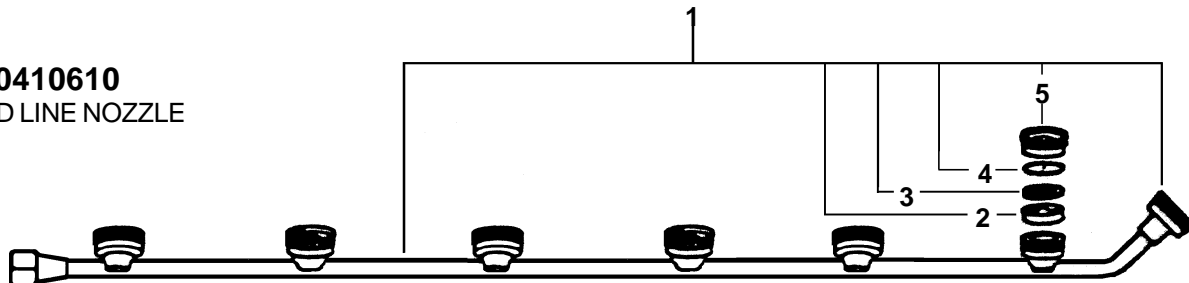

22410410610
7 HEAD LINE NOZZLE

KEY	PART NUMBER	QTY	DESCRIPTION	REMARKS
1	22410410610		7-HEAD LINE NOZZLE ASY	INCLUDES ITEMS 2-5
2	22412110610		NOZZLE	
3	22412210610		NOZZLE GASKET	
4	22413610610		NOZZLE PLATE	
5	22411610610		NOZZLE CAP