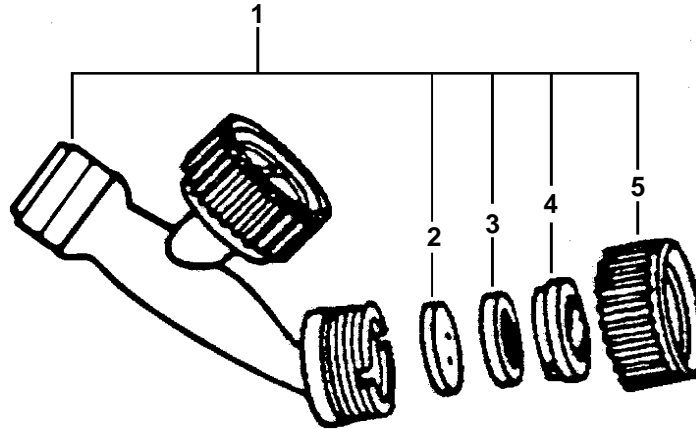

24420310610
2 HEAD NOZZLE