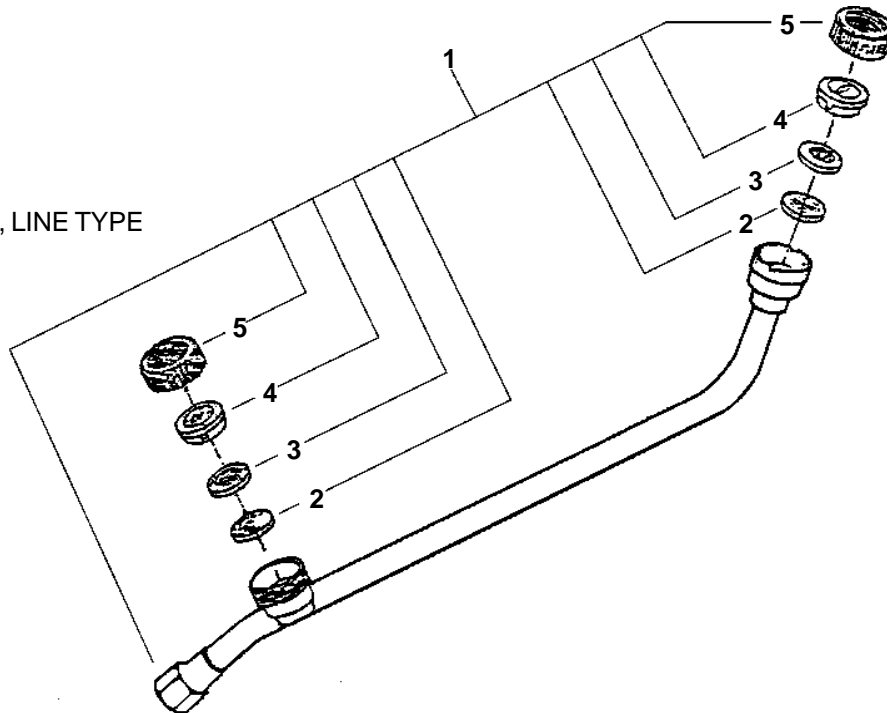

FITS MODELS SHR-200E/2100

Page 2 of 4

22410110610
 4 HEAD RING NOZZLE

KEY	PART NUMBER	QTY	DESCRIPTION	REMARKS
1	22410110610		4-HEAD RING NOZZLE ASY	INCLUDES ITEMS 2-5
2	22411510610		NOZZLE CORE	
3	22412210610		NOZZLE GASKET	
4	22411210610		NOZZLE DISC	
5	22411410610		NOZZLE CAP	

22410410610
 7 HEAD LINE NOZZLE

KEY	PART NUMBER	QTY	DESCRIPTION	REMARKS
1	22410410610		7-HEAD LINE NOZZLE ASY	INCLUDES ITEMS 2-5
2	22412110610		NOZZLE	
3	22412210610		NOZZLE GASKET	
4	22413610610		NOZZLE PLATE	
5	22411610610		NOZZLE CAP	

22420110610
2 HEAD "T" NOZZLE

KEY	PART NUMBER	QTY	DESCRIPTION	REMARKS
1	22420110610		2-HEAD "T" NOZZLE ASY	INCLUDES ITEMS 2-5
2	22413010510		NOZZLE CAP	
3	22412910810		NOZZLE PLATE	
4	22412810810		NOZZLE GASKET	
5	22412710510		NOZZLE GASKE	

22420210610
2 HEAD NOZZLE, LINE TYPE

KEY	PART NUMBER	QTY	DESCRIPTION	REMARKS
1	22420210610		2-HEAD LINE NOZZLE ASY	INCLUDES ITEMS 2-5
2	22412710510		NOZZLE GASKET	
3	22412810810		NOZZLE GASKET	
4	22412910610		NOZZLE PLATE	
5	22413010510		NOZZLE CAP	