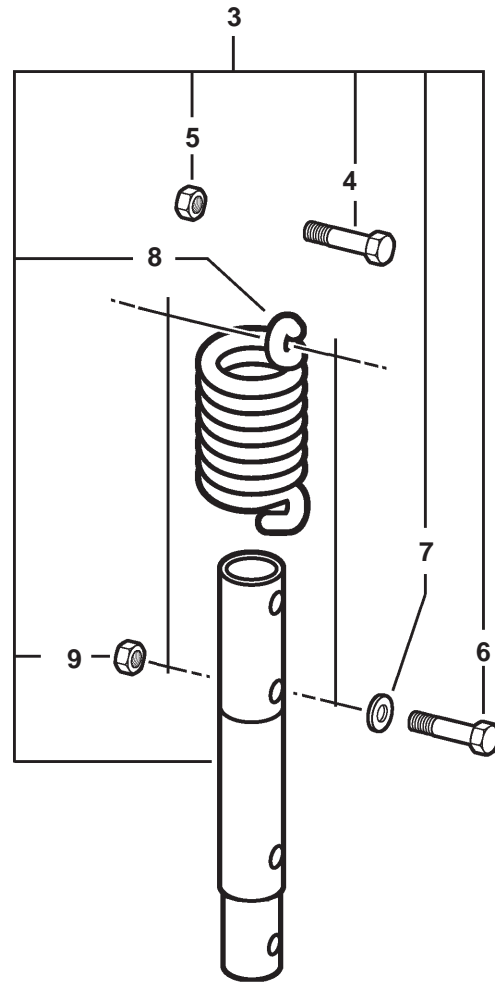

99944900330 0001 00

99944900335 0001 00

ITEM	PART NUMBER	QTY	DESCRIPTION	REMARKS
1	99944900330	1	ADAPTOR, AUGER - 7/8" TO 1"	INCLUDES ITEM 2
2	9507121125	1	SOCKET HEAD SCREW - 3/8" X 16 X 1-1/4"	
3	99944900335	1	ADAPTOR W/SPRING, AUGER - 7/8" TO 1"	INCLUDES ITEMS 4-9
4	-----	1	BOLT - 3/8" X 16 X 1-1/2" -- GRADE 5	
5	-----	1	LOCKNUT - 3/8" X 16	
6	-----	2	BOLT - 5/16" X 18 X 2"	
7	-----	2	WASHER - 5/16"	
8	V451000460	1	SPRING, SHOCK ABSORBING	
9	-----	2	LOCKNUT - 5/16" X 18	