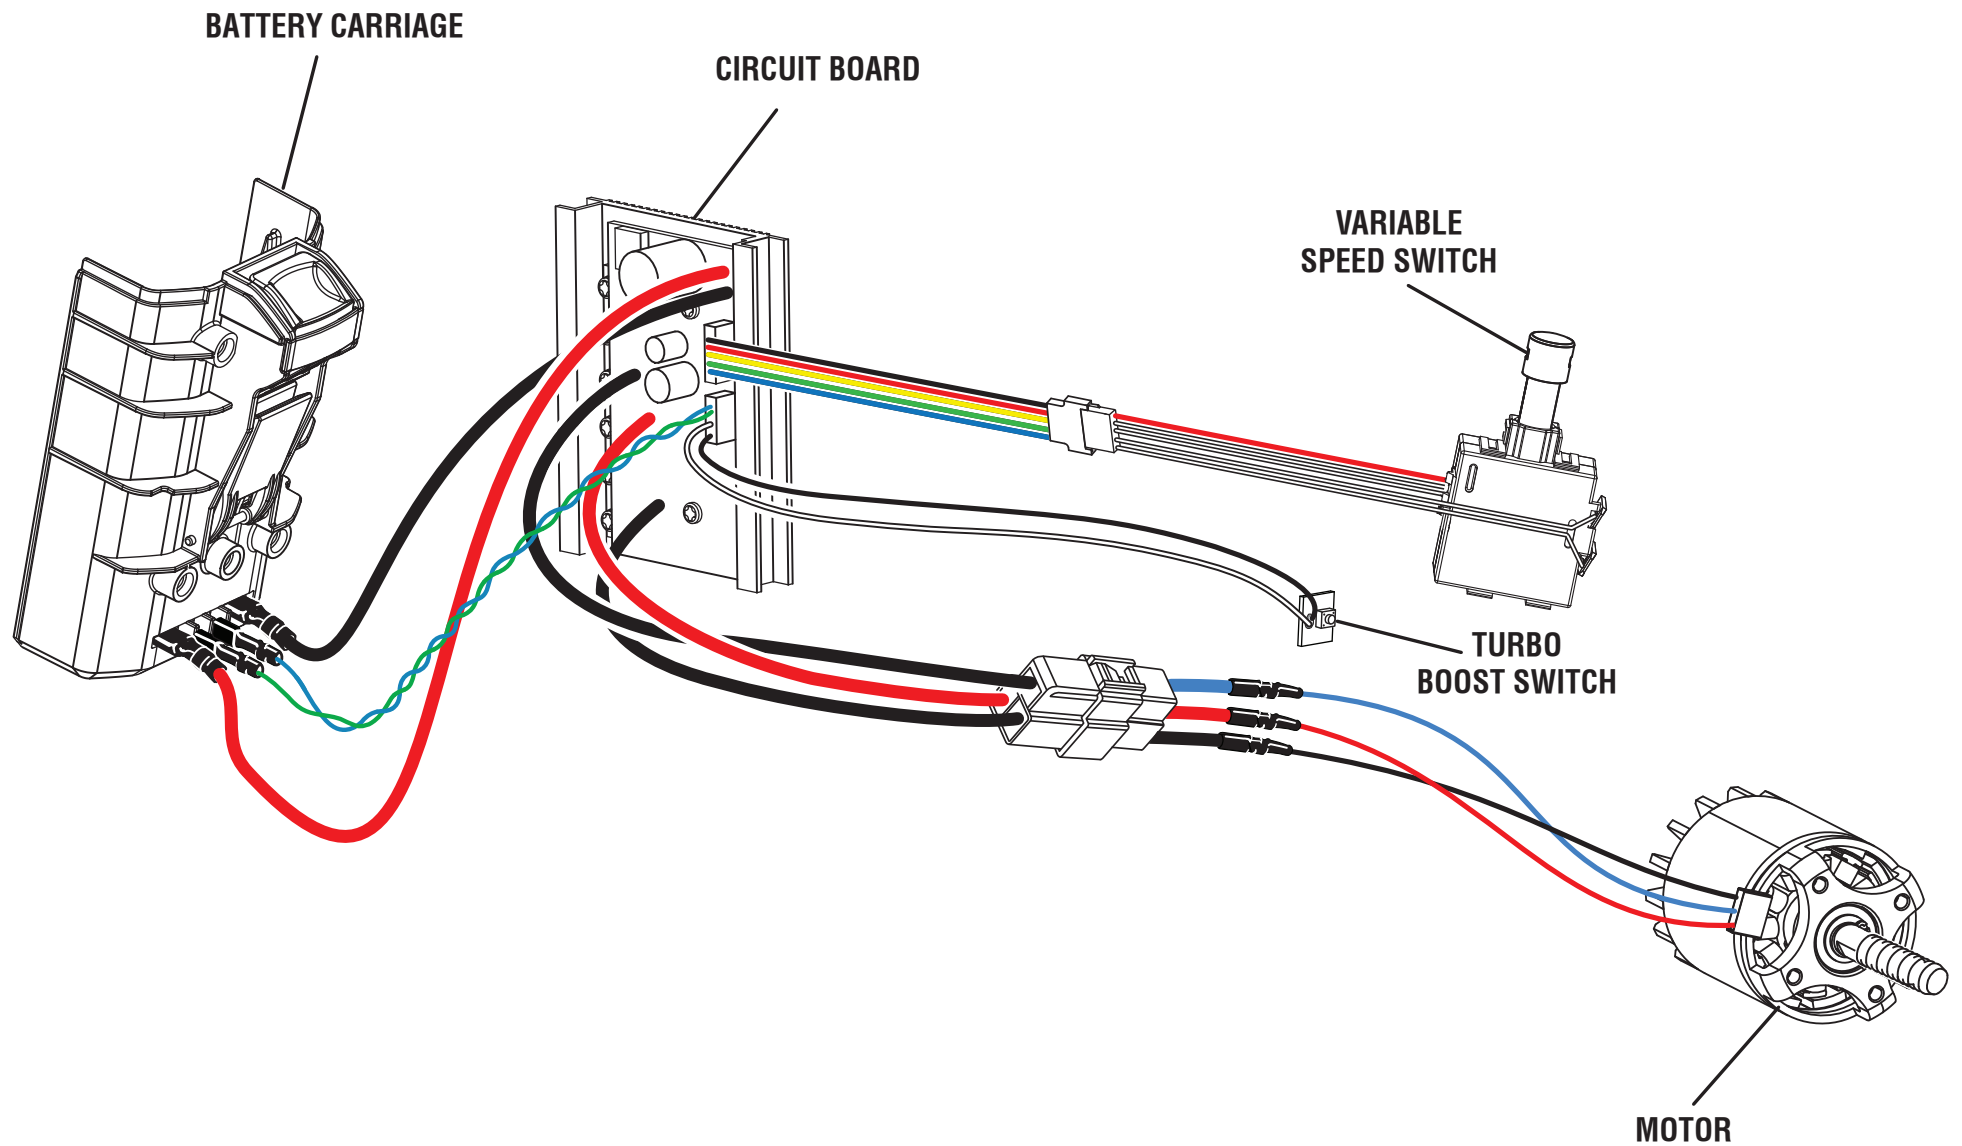

ECHO 58 VOLT BLOWER – ITEM NOS. CPLB-58V/CPLB-58VVN

The model number will be found on a label attached to the motor housing. Always mention the model number and manufacturing number in all correspondence regarding your **BLOWER** or when ordering repair parts.

PARTS LIST

KEY NO.	PART NUMBER	DESCRIPTION	QTY	KEY NO.	PART NUMBER	DESCRIPTION	QTY
1	312506001	Nozzle & Scraper Assembly.....	1	14	661817001	Screw (M4 x 14 mm, Pan Hd.)	2
2	312507001	Outlet Housing (Inc. Key Nos. 20-21)	1	15	531185001	Fan	1
3	531150001	Tailcone	1	16	380020001	Battery Carriage.....	1
4	312505001	Guide Vane Assembly	1	17	742232001	Motor Assembly	1
5	312508001	Right Housing Assembly (Inc. Key No. 23, CPLB-58V).....	1	18	760952002	Variable Speed Switch	1
	205151002	Right Housing Assembly (Inc. Key No. 23, CPLB-58VVN).....	1	19	612854002	Bushing	1
6	662051002	Screw (M5 x 17.5 mm, T20 Torx Pan Hd.)	11	20	940851170	Fan Label (Left)	1
7	940851174	Turbo Boost Label.....	1	21	940851169	Fan Label (Right)	1
8	280457001	Circuit Board	1	22	941588132	Data Label (CPLB-58V)	1
9	531189001	Switch Plate	1		941588332	Data Label (CPLB-58VVN)	1
10	940657220	Warning Label	1	23	941588150	Data Label (CPLB-58V)	1
11	312503001	Cruise Control Lever Assembly.....	1		941588329	Data Label (CPLB-58VVN)	1
12	312509001	Left Housing Assembly (Inc. Key Nos. 7, 10 & 22, CPLB-58V).....	1	Not Shown:			
	205151001	Left Housing Assembly (Inc. Key Nos. 7, 10 & 22, CPLB-58VVN).....	1		000998945DG9	58V Battery Pack (CBP-58V20, Not Included)	
13	T662472001	Screw (M3 x 8 mm, Pan Hd.)	4		000998946DG9	58V Battery Pack (CBP-58V40, Not Included)	
					140330001	58V Charger (CBC-58V, Not Included)	
					991000893	Operator's Manual (ECHO #99922205193)	

ECHO 58 VOLT BLOWER – ITEM NOS. CPLB-58V/CPLB-58VVN

WIRING DIAGRAM