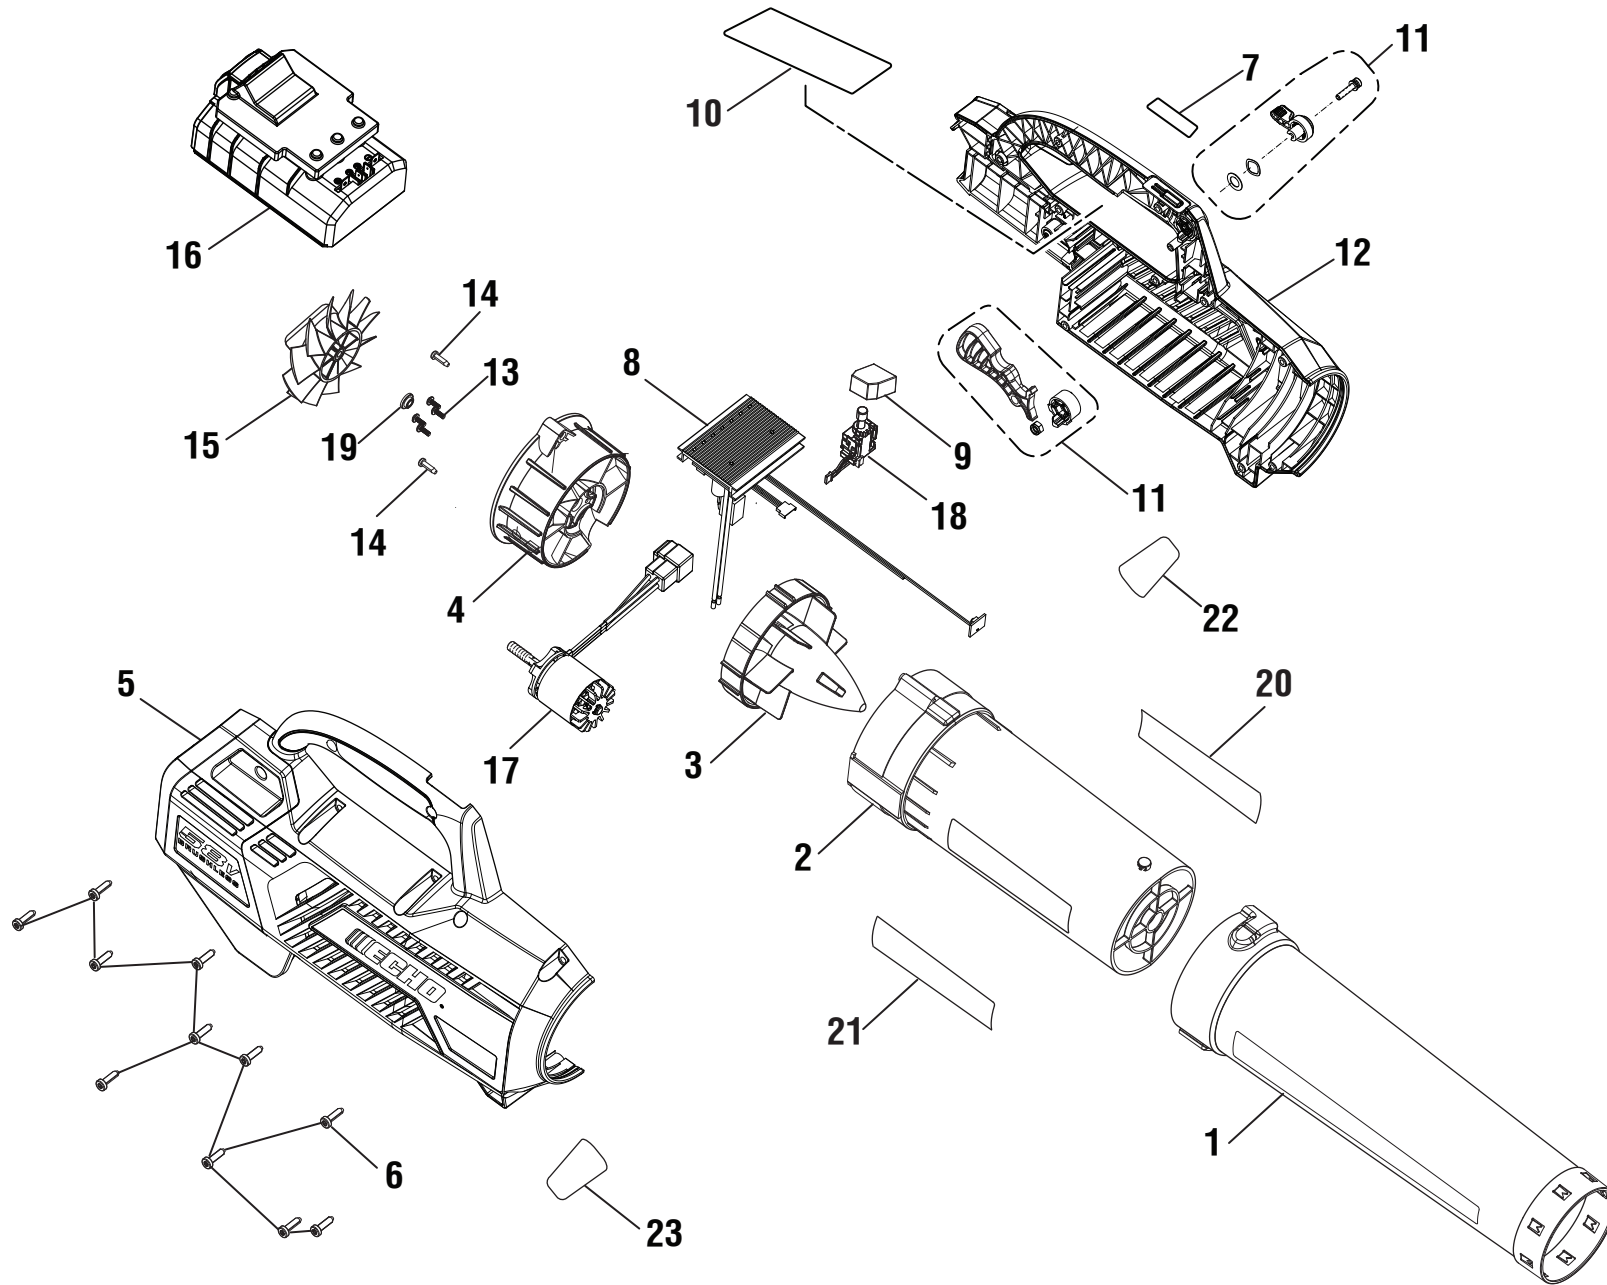

99922205186 (TTI#991000893R)

2-17-23(Rev:12)

ECHO 58 VOLT BLOWER – ITEM NOS. CPLB-58V/CPLB-58VVN

ECHO 58 VOLT BLOWER – ITEM NOS. CPLB-58V/CPLB-58VVN

The model number will be found on a label attached to the motor housing. Always mention the model number and manufacturing number in all correspondence regarding your **BLOWER** or when ordering repair parts.

PARTS LIST

KEY NO.	PART NUMBER	DESCRIPTION	QTY	KEY NO.	PART NUMBER	DESCRIPTION	QTY
1	312506001	Nozzle & Scraper Assembly.....	1	14	661817001	Screw (M4 x 14 mm, Pan Hd.)	2
2	312507001	Outlet Housing (Inc. Key Nos. 20-21)	1	15	531185001	Fan	1
3	531150001	Tailcone	1	16	380020001	Battery Carriage.....	1
4	312505001	Guide Vane Assembly	1	17	742232001	Motor Assembly	1
5	312508001	Right Housing Assembly (Inc. Key No. 23, CPLB-58V).....	1	18	760952002	Variable Speed Switch	1
	205151002	Right Housing Assembly (Inc. Key No. 23, CPLB-58VVN).....	1	19	612854002	Bushing	1
6	662051002	Screw (M5 x 17.5 mm, T20 Torx Pan Hd.)	11	20	940851170	Fan Label (Left)	1
7	940851174	Turbo Boost Label.....	1	21	940851169	Fan Label (Right)	1
8	280457001	Circuit Board	1	22	941588132	Data Label (CPLB-58V)	1
9	531189001	Switch Plate	1		941588332	Data Label (CPLB-58VVN)	1
10	940657220	Warning Label	1	23	941588150	Data Label (CPLB-58V)	1
11	312503001	Cruise Control Lever Assembly.....	1		941588329	Data Label (CPLB-58VVN)	1
12	312509001	Left Housing Assembly (Inc. Key Nos. 7, 10 & 22, CPLB-58V).....	1	Not Shown:			
	205151001	Left Housing Assembly (Inc. Key Nos. 7, 10 & 22, CPLB-58VVN).....	1		000998945DG9	58V Battery Pack (CBP-58V20, Not Included)	
13	T662472001	Screw (M3 x 8 mm, Pan Hd.)	4		000998946DG9	58V Battery Pack (CBP-58V40, Not Included)	
					140330001	58V Charger (CBC-58V, Not Included)	
					991000893	Operator's Manual (ECHO #99922205193)	